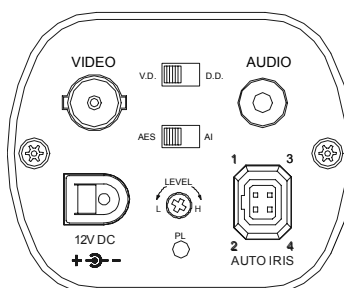

AVTECH

AVC551

REGULAR CAMERA

● OVERVIEW

Equipped with a 1/3" Color CCD image sensor, this regular camera possesses satisfactory minimum illumination to provide clear and sharp images and has a microphone built-in to consolidate the quality of your surveillance system.

● FEATURES

- (1) High quality picture of 350 TV lines
- (2) Satisfactory minimum illumination of 0.3 Lux/F2.0
- (3) Audio function supported
- (4) Auto Electronic Shutter built-in
- (5) Signal-to-noise ration of 48dB

● Back Panel

● SPECIFICATIONS

	AVC551
Pick up Element	1/3" Color CCD image sensor
Number of Pixel	512(H) x 492(V) <NTSC> / 512(H) x 582(V) <PAL>
Resolution	350 TV lines
Min. Illumination	0.3 Lux / F2.0
S/N Ratio	More than 48dB (AGC off)
Electronic Shutter	1/60 (1/50) to 1/100,000 sec.
Lens Mount	C/CS mount changeable
Iris Mode	D.D./ V.D./ AES
AGC	Auto
White Balance	ATW
Video Output	1.0 Vp-p composite, 75Ω
Microphone	YES
Power Source(±10%)	DC12V
Current Consumption(±10%)	80mA
Dimension(mm)**	108(L) x 62(W) x 50(H)
Gross Weight(g)	375

* The specifications are subject to change without notice.

* Dimensional Tolerance: ±5mm