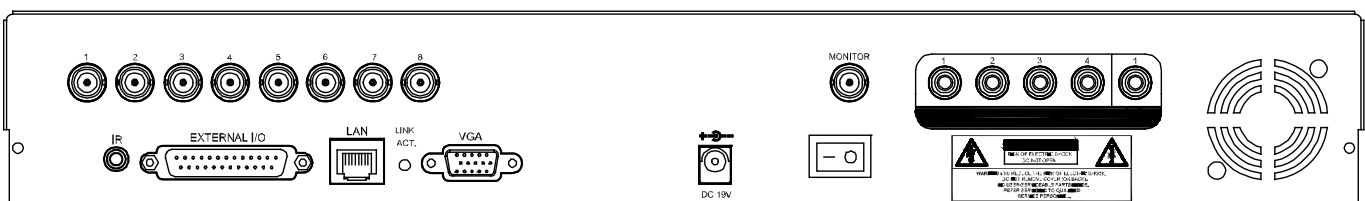

▶ REAR PANEL